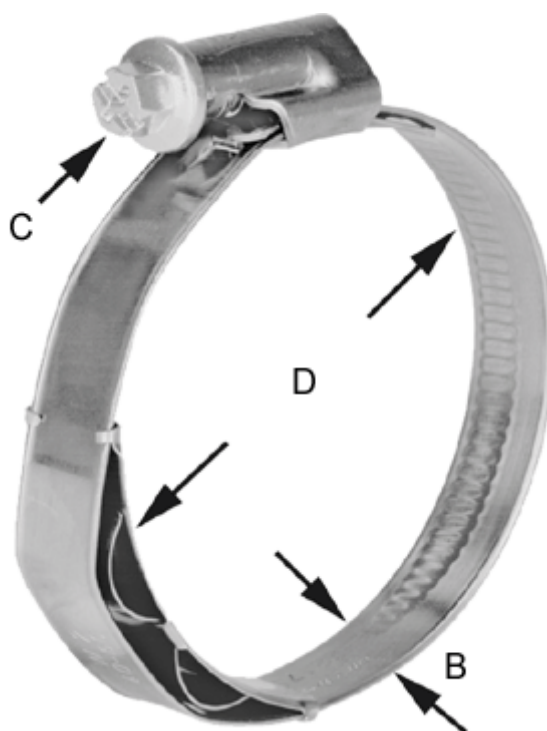

Article number: 021277708050

Description: Worm Drive Hose Clip with spring insert
TORRO WF 40-60/9 C7 W3

Measures

C (screw type) =	C7
Diameter D =	40-60
Width B =	9